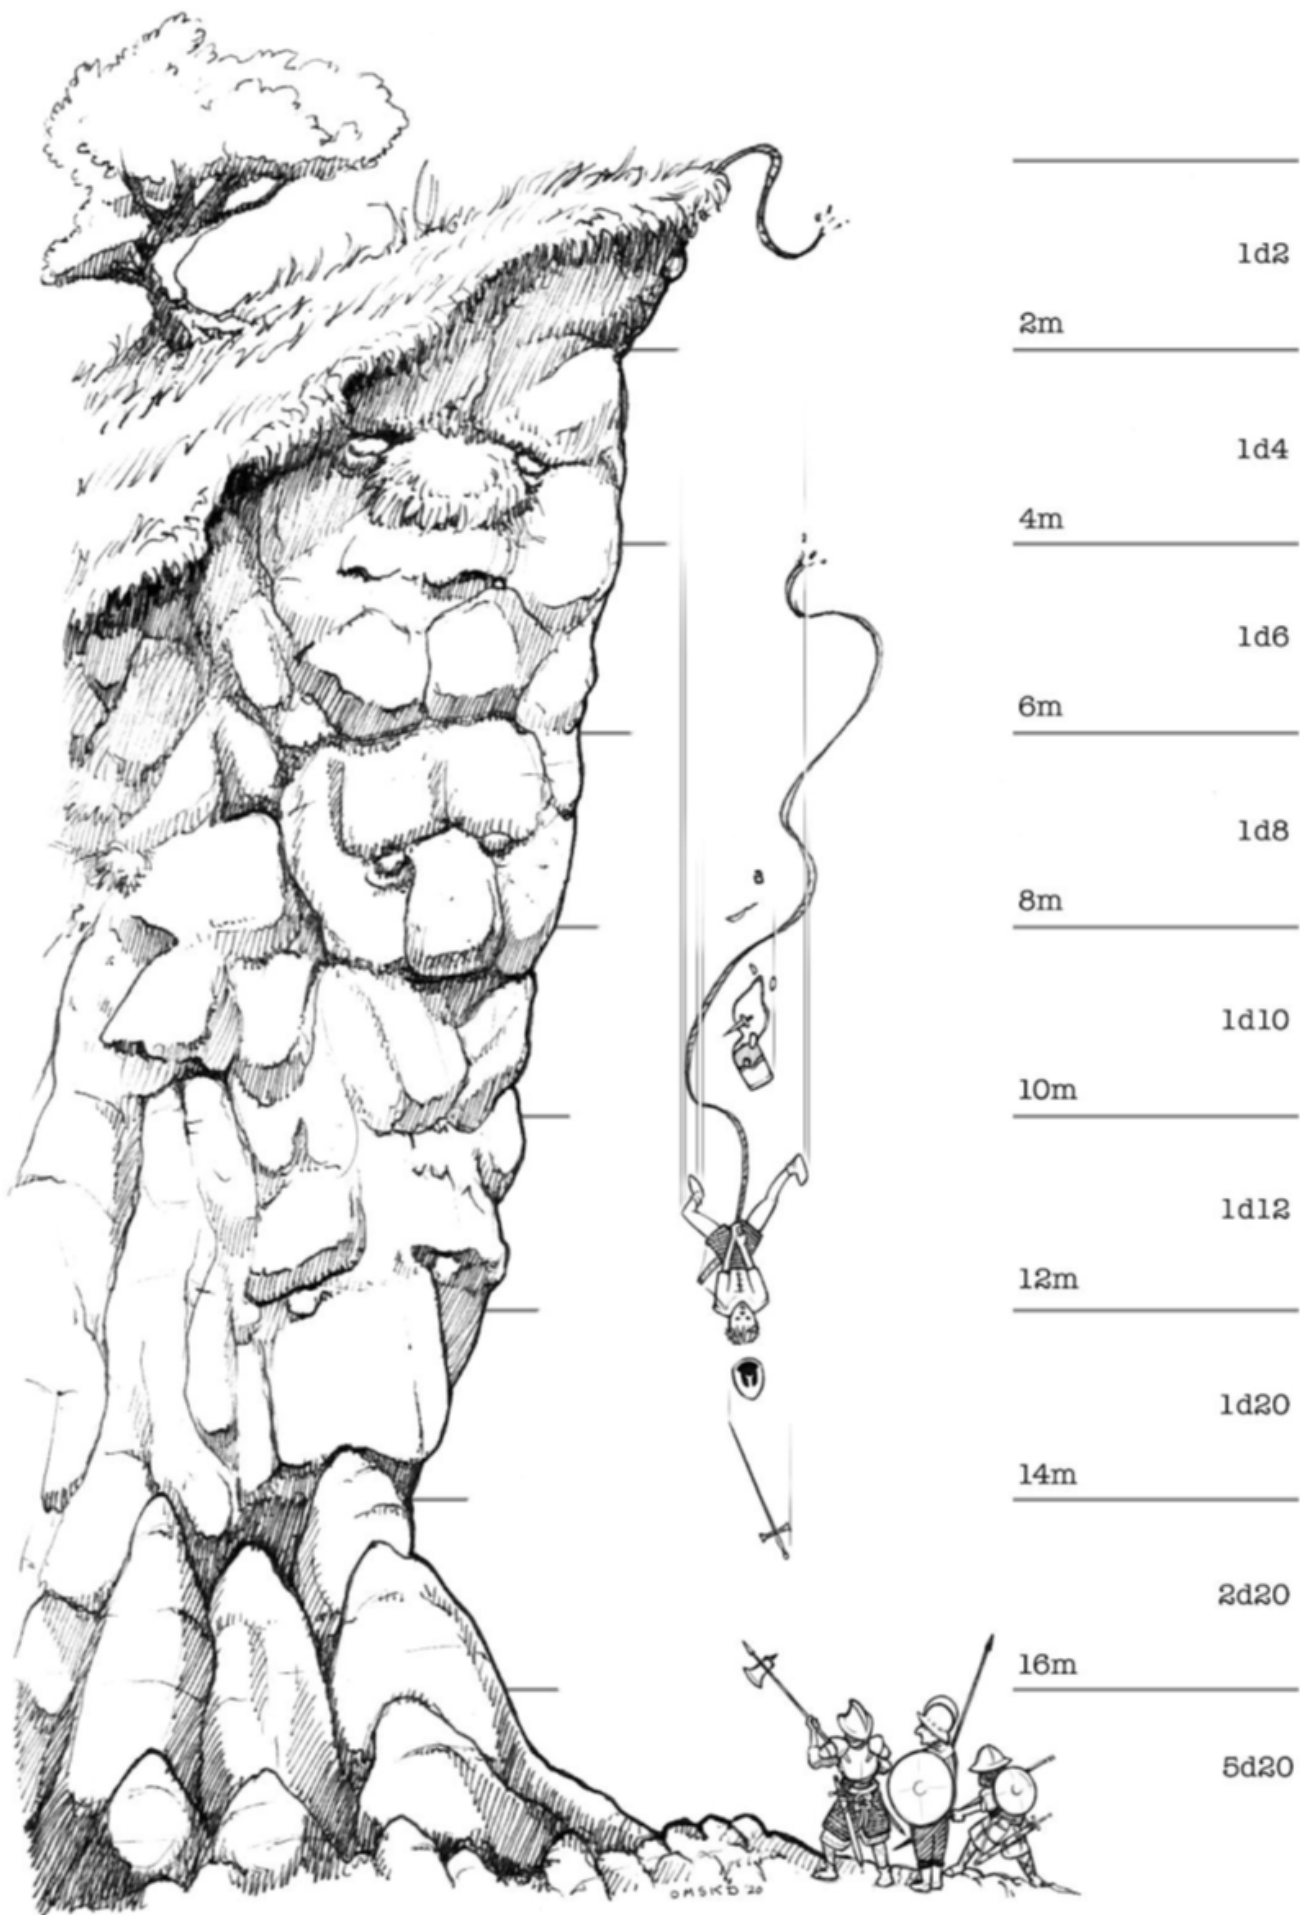

Falling Damage

([David M. Donachie](#))

Last update: 2023/11/27 19:42
miscellanea:falling_damage https://www.redruin.cobwebbedforest.co.uk/wiki/doku.php?id=miscellanea:falling_damage&rev=1701114149

From: <https://www.redruin.cobwebbedforest.co.uk/wiki/> - **Red Ruin Wiki**

Permanent link: https://www.redruin.cobwebbedforest.co.uk/wiki/doku.php?id=miscellanea:falling_damage&rev=1701114149

Last update: **2023/11/27 19:42**