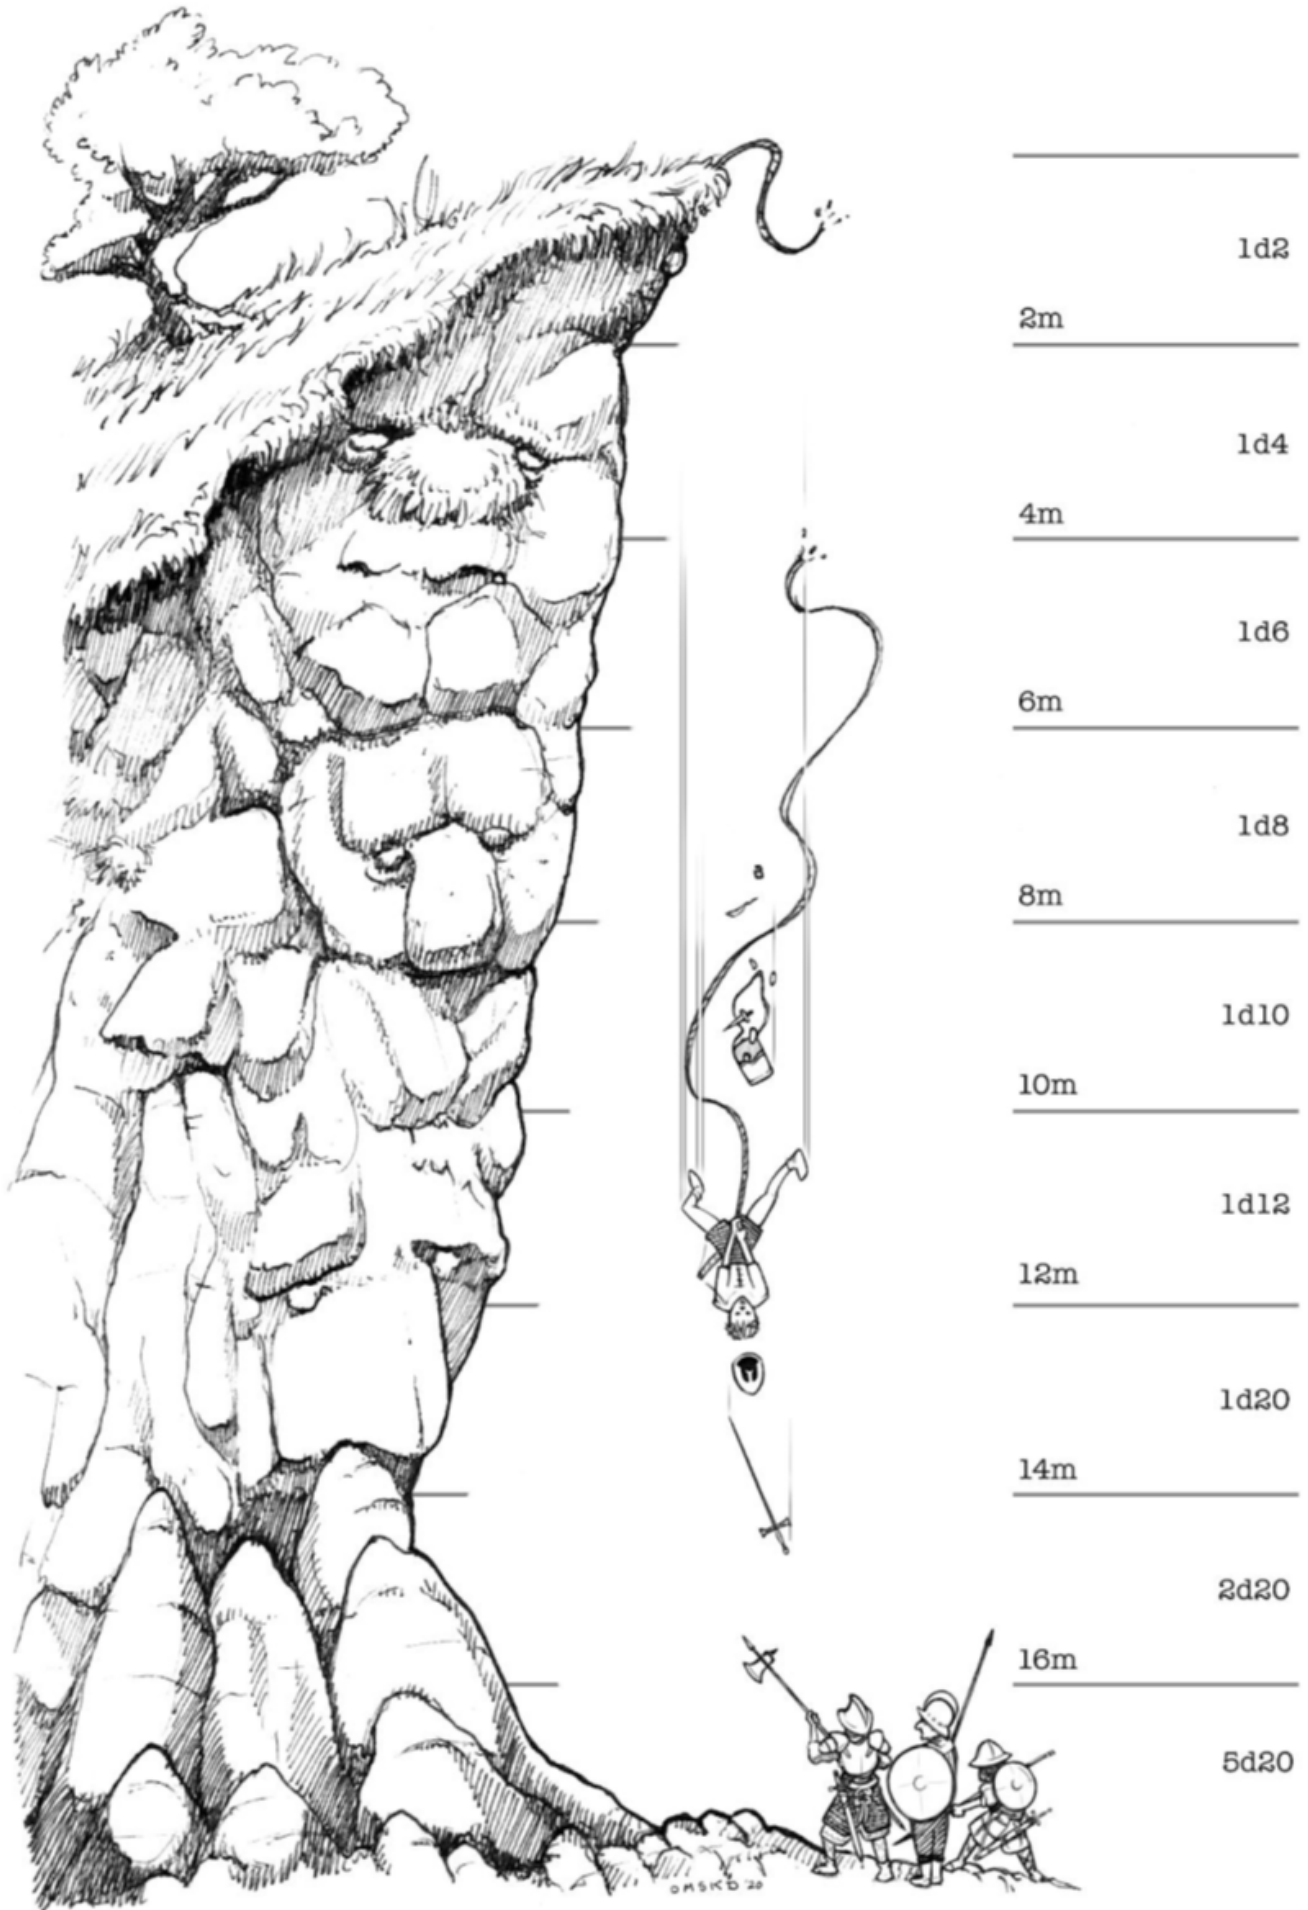

# Falling Damage

([David M. Donachie](#))

Last update: 2023/11/27 19:42  
miscellanea:falling\_damage https://www.redruin.cobwebbedforest.co.uk/wiki/doku.php?id=miscellanea:falling\_damage&rev=1701114149

---

From: <https://www.redruin.cobwebbedforest.co.uk/wiki/> - **Red Ruin Wiki**

Permanent link: [https://www.redruin.cobwebbedforest.co.uk/wiki/doku.php?id=miscellanea:falling\\_damage&rev=1701114149](https://www.redruin.cobwebbedforest.co.uk/wiki/doku.php?id=miscellanea:falling_damage&rev=1701114149)